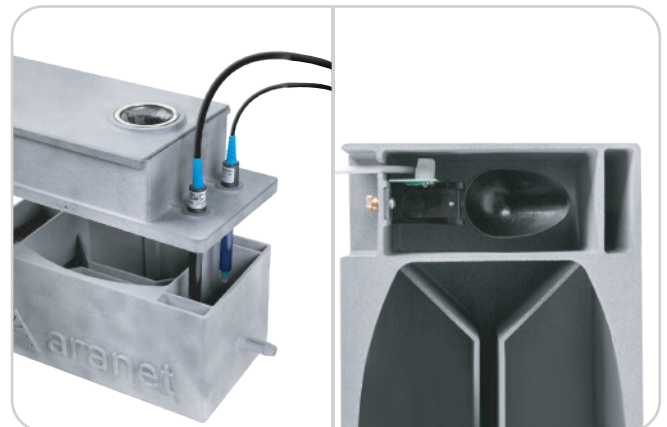

Precise Greenhouse Irrigation with Aranet

To make precise irrigation decisions—such as determining how much water to apply, when to irrigate, and what nutrient mix to use—reliable measurements are essential. Aranet's greenhouse irrigation monitoring solution combines Soil Sensor WET150, Slab Weight sensor, EC and pH sensor, and Horti Drainage sensor to support precise irrigation control and optimize plant health across fertigation, application, and drainage stages.

Wireless Sensors for Each Irrigation Stage

1. Fertigation - Nutrient Solution Preparation

The Aranet EC & pH sensors continuously monitor the acidity and nutrient levels in the fertigation mix, ensuring plants receive a balanced, crop-specific nutrient blend that prevents deficiencies and toxicities. These sensors enable growers to make swift adjustments to the solution, ensuring optimal conditions tailored to the plants' needs.

2. Irrigation Process

The Soil Sensor WET150 provides real-time data on volumetric water content (VWC), temperature, and bulk and pore electrical conductivity in the substrate. This allows for precise adjustments to irrigation schedules and volumes, reducing water waste and preventing overwatering or underwatering.

3. Tracking Slab Weight

The Slab Weight Sensor measures the total weight of the slab, tracking changes caused by irrigation, plant uptake, and evaporation. It offers valuable insights into the overall water balance, enabling growers to optimize irrigation cycles effectively.