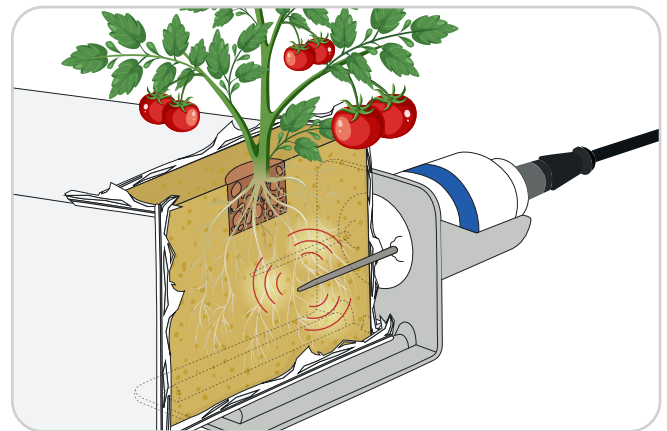

Precise Greenhouse Irrigation with Aranet

To make precise irrigation decisions—such as determining how much water to apply, when to irrigate, and what nutrient mix to use—reliable measurements are essential. Aranet's greenhouse irrigation monitoring solution combines Soil Sensor WET150, Slab Weight sensor, EC and pH sensor, and Horti Drainage sensor to support precise irrigation control and optimize plant health across fertigation, application, and drainage stages.

All your data on one platform

The **Aranet Cloud** platform allows users to track and analyze irrigation cycles and their effectiveness, enabling precise water and nutrient management, healthier plants, and improved resource efficiency.

Wireless Sensors for Each Irrigation Stage

1. Fertigation - Nutrient Solution Preparation

The Aranet EC & pH sensors continuously monitor the acidity and nutrient levels in the fertigation mix, ensuring plants receive a balanced, crop-specific nutrient blend that prevents deficiencies and toxicities. These sensors enable growers to make swift adjustments to the solution, ensuring optimal conditions tailored to the plants' needs.

2. Irrigation Process

The Soil Sensor WET150 provides real-time data on volumetric water content (VWC), temperature, and bulk and pore electrical conductivity in the substrate. This allows for precise adjustments to irrigation schedules and volumes, reducing water waste and preventing overwatering or underwatering.