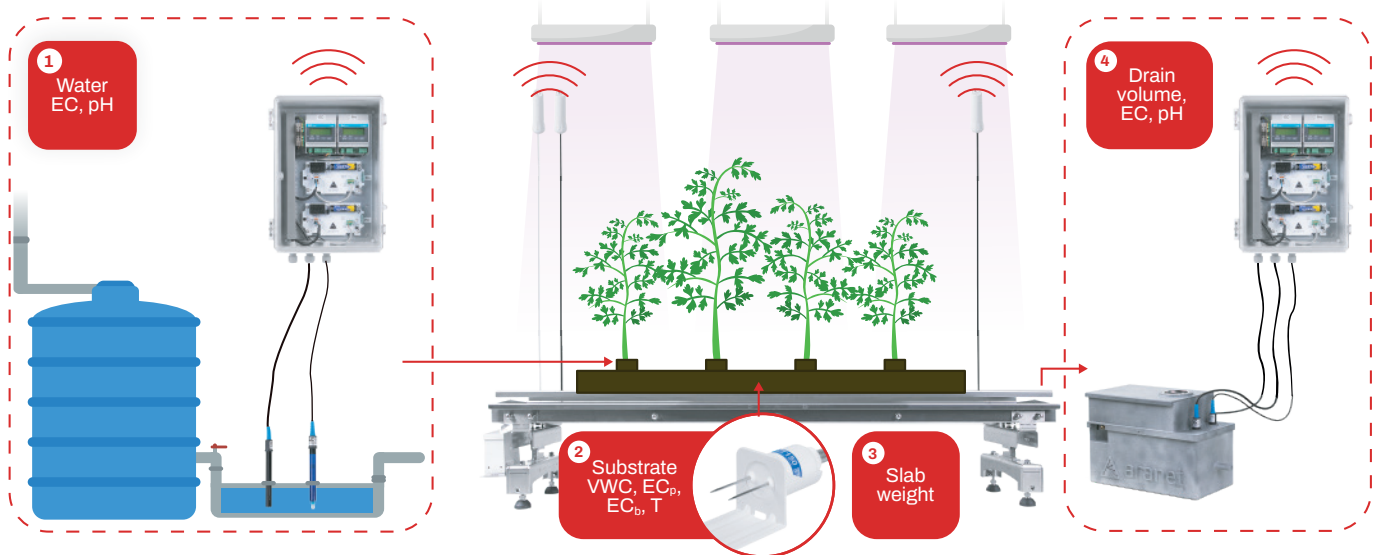

Precise Greenhouse Irrigation with Aranet

To make precise irrigation decisions—such as determining how much water to apply, when to irrigate, and what nutrient mix to use—reliable measurements are essential. Aranet's greenhouse irrigation monitoring solution combines Soil Sensor WET150, Slab Weight sensor, EC and pH sensor, and Horti Drainage sensor to support precise irrigation control and optimize plant health across fertigation, application, and drainage stages.

Wireless Sensors for Each Irrigation Stage

1. Fertigation - Nutrient Solution Preparation

The Aranet EC & pH sensors continuously monitor the acidity and nutrient levels in the fertigation mix, ensuring plants receive a balanced, crop-specific nutrient blend that prevents deficiencies and toxicities. These sensors enable growers to make swift adjustments to the solution, ensuring optimal conditions tailored to the plants' needs.

2. Irrigation Process

The Soil Sensor WET150 provides real-time data on volumetric water content (VWC), temperature, and bulk and pore electrical conductivity in the substrate. This allows for precise adjustments to irrigation schedules and volumes, reducing water waste and preventing overwatering or underwatering.

3. Tracking Slab Weight

The Slab Weight Sensor measures the total weight of the slab, tracking changes caused by irrigation, plant uptake, and evaporation. It offers valuable insights into the overall water balance, enabling growers to optimize irrigation cycles effectively.