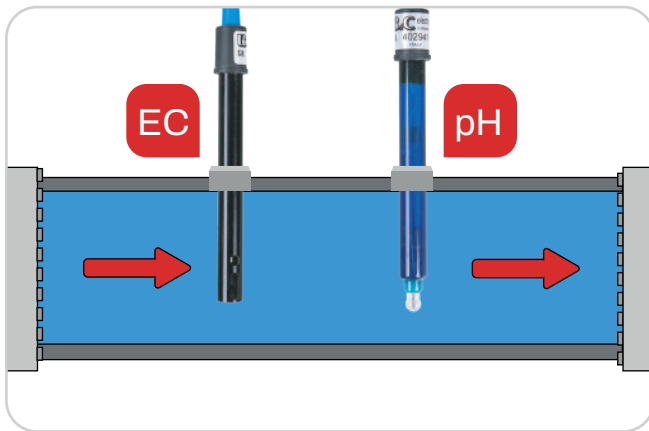

Precise Greenhouse Irrigation with Aranet

To make precise irrigation decisions—such as determining how much water to apply, when to irrigate, and what nutrient mix to use—reliable measurements are essential. Aranet's greenhouse irrigation monitoring solution combines Soil Sensor WET150, Slab Weight sensor, EC and pH sensor, and Horti Drainage sensor to support precise irrigation control and optimize plant health across fertigation, application, and drainage stages.

Wireless Sensors for Each Irrigation Stage

1. Fertigation - Nutrient Solution Preparation

The Aranet EC & pH sensors continuously monitor the acidity and nutrient levels in the fertigation mix, ensuring plants receive a balanced, crop-specific nutrient blend that prevents deficiencies and toxicities. These sensors enable growers to make swift adjustments to the solution, ensuring optimal conditions tailored to the plants' needs.

2. Irrigation Process

The Soil Sensor WET150 provides real-time data on volumetric water content (VWC), temperature, and bulk and pore electrical conductivity in the substrate. This allows for precise adjustments to irrigation schedules and volumes, reducing water waste and preventing overwatering or underwatering.

3. Tracking Slab Weight

The Slab Weight Sensor measures the total weight of the slab, tracking changes caused by irrigation, plant uptake, and evaporation. It offers valuable insights into the overall water balance, enabling growers to optimize irrigation cycles effectively.