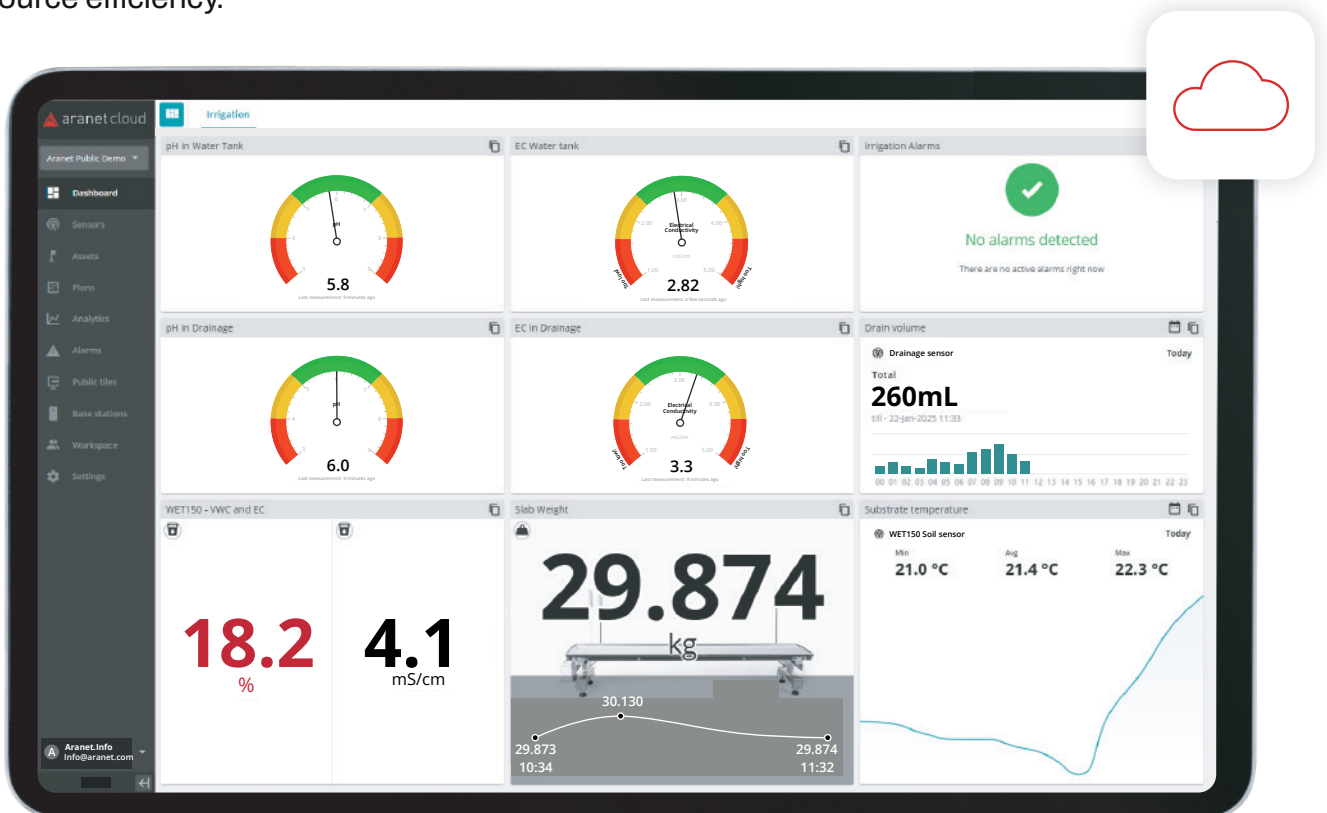

Precise Greenhouse Irrigation with Aranet

To make precise irrigation decisions—such as determining how much water to apply, when to irrigate, and what nutrient mix to use—reliable measurements are essential. Aranet's greenhouse irrigation monitoring solution combines Soil Sensor WET150, Slab Weight sensor, EC and pH sensor, and Horti Drainage sensor to support precise irrigation control and optimize plant health across fertigation, application, and drainage stages.

All your data on one platform

The **Aranet Cloud** platform allows users to track and analyze irrigation cycles and their effectiveness, enabling precise water and nutrient management, healthier plants, and improved resource efficiency.

2. Irrigation Process

The Soil Sensor WET150 provides real-time data on volumetric water content (VWC), temperature, and bulk and pore electrical conductivity in the substrate. This allows for precise adjustments to irrigation schedules and volumes, reducing water waste and preventing overwatering or underwatering.

3. Tracking Slab Weight

The Slab Weight Sensor measures the total weight of the slab, tracking changes caused by irrigation, plant uptake, and evaporation. It offers valuable insights into the overall water balance, enabling growers to optimize irrigation cycles effectively.