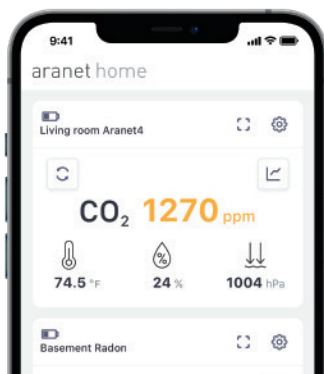

What does Aranet4 Measure?

The Aranet4 monitor is a wireless, portable device for measuring air quality.

Aranet4 Measures:

CO₂ Levels

420 ppm – fresh outdoor air

Below 1000 ppm – optimal CO₂ level indoors

1000 ppm to 1400 ppm – cognitive function decreases by 15 %

What is the Aranet4 Used For?

The Aranet4 air quality monitor tracks indoor air levels. Good air quality helps people maintain their general well-being, comfort, and productivity.

Additionally, CO₂ monitoring is a good proxy of the ventilation of a shared indoor space. Proper ventilation of indoor spaces can help to mitigate the spread of respiratory diseases. CO₂ is a gas produced when people exhale, so its concentration is an indicator of insufficient ventilation⁴.

Scan for
digital
version

What is the difference between Aranet4 HOME and Aranet4 PRO?

Aranet4 Home

For a single, private
User in standalone mode

Standalone device

The ideal choice for monitoring air quality in a specific location within your living space.

Receive notifications when air quality needs improvement.

Connect to our free Aranet Home app to view and analyze historical data from all Aranet Home sensors.

High quality, reliable, and easy to use for everyone.